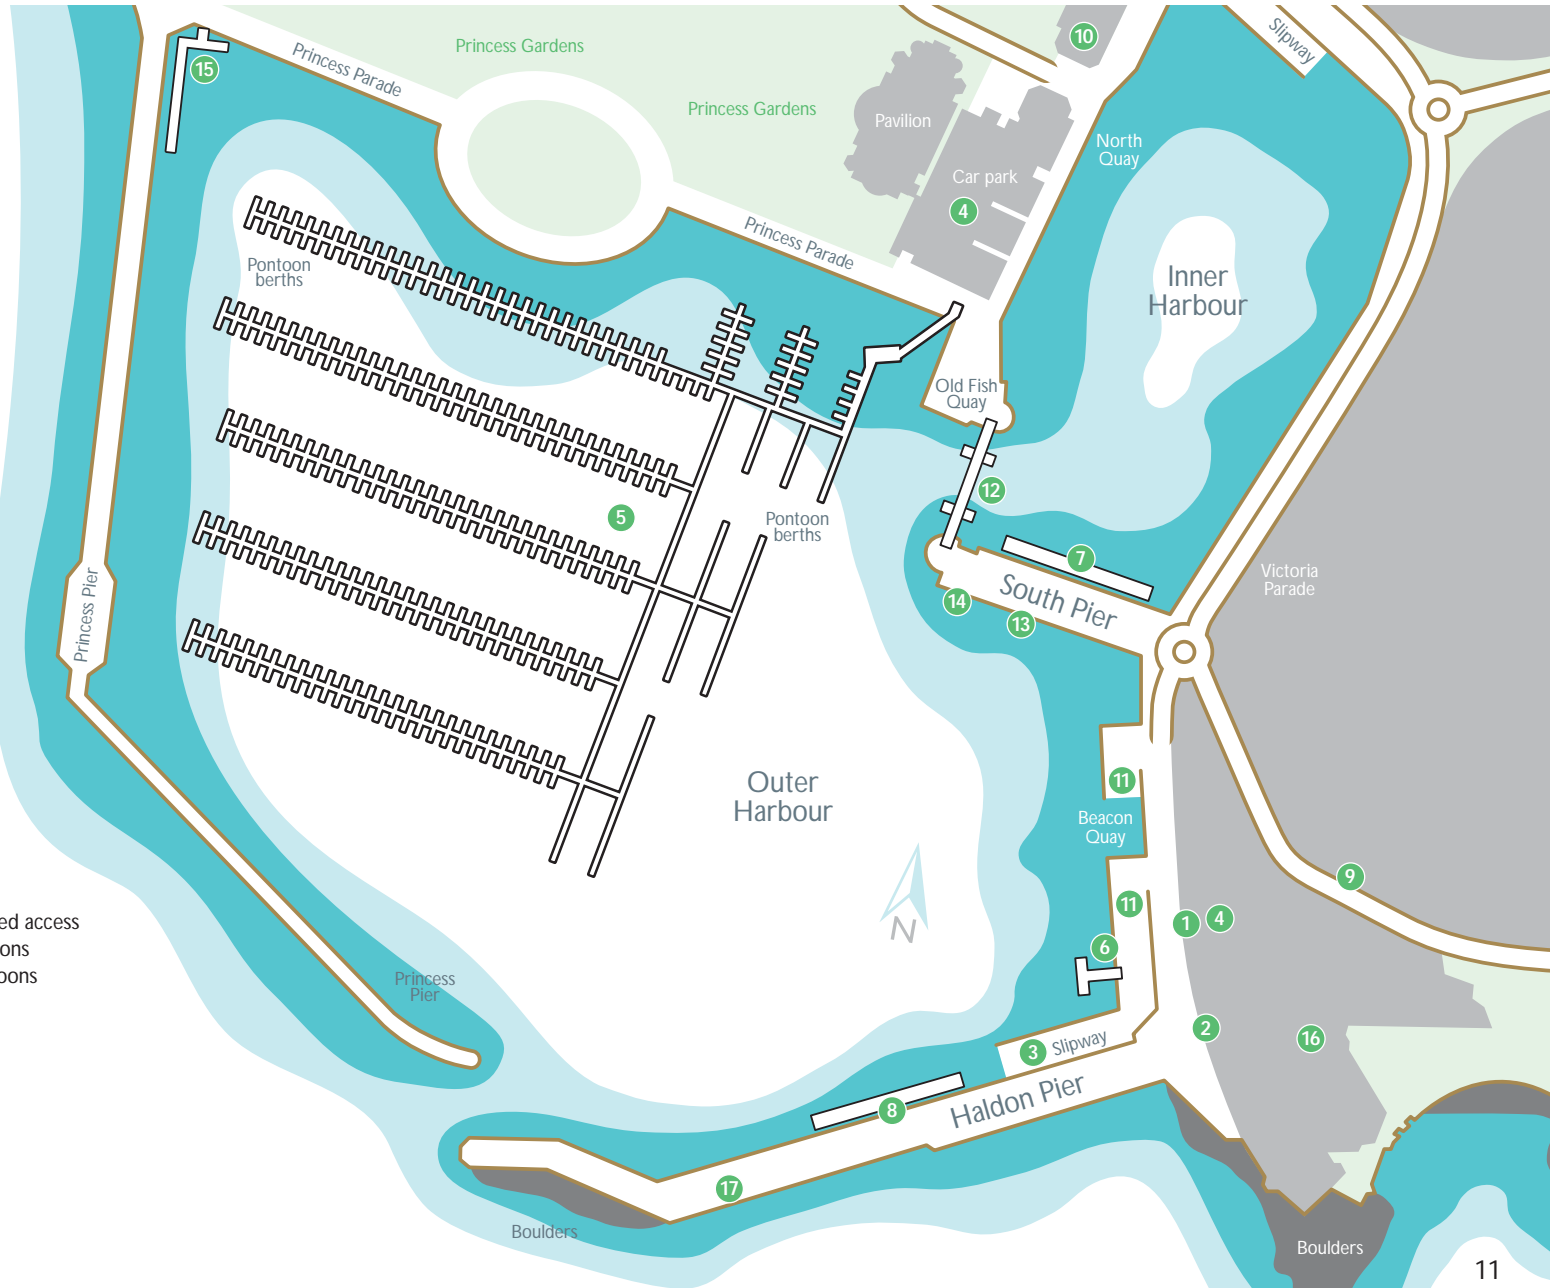

Torquay Harbour

Key to map

- 1 Harbour Master's Office
- 2 Toilets/showers
- 3 Main slipway
- 4 Car parks
- 5 Marina
- 6 Boarding pontoon and disabled access
- 7 Inner harbour visitors' pontoons
- 8 Outer harbour visitors' pontoons
- 9 Royal Torbay Yacht Club
- 10 Tourist Information Office
- 11 D-Day ramps (not in use)
- 12 Bridge/cill
- 13 Crane operator
- 14 Fuel berth
- 15 Commercial Pontoons
- 16 Living Coasts
- 17 Waste oil tank