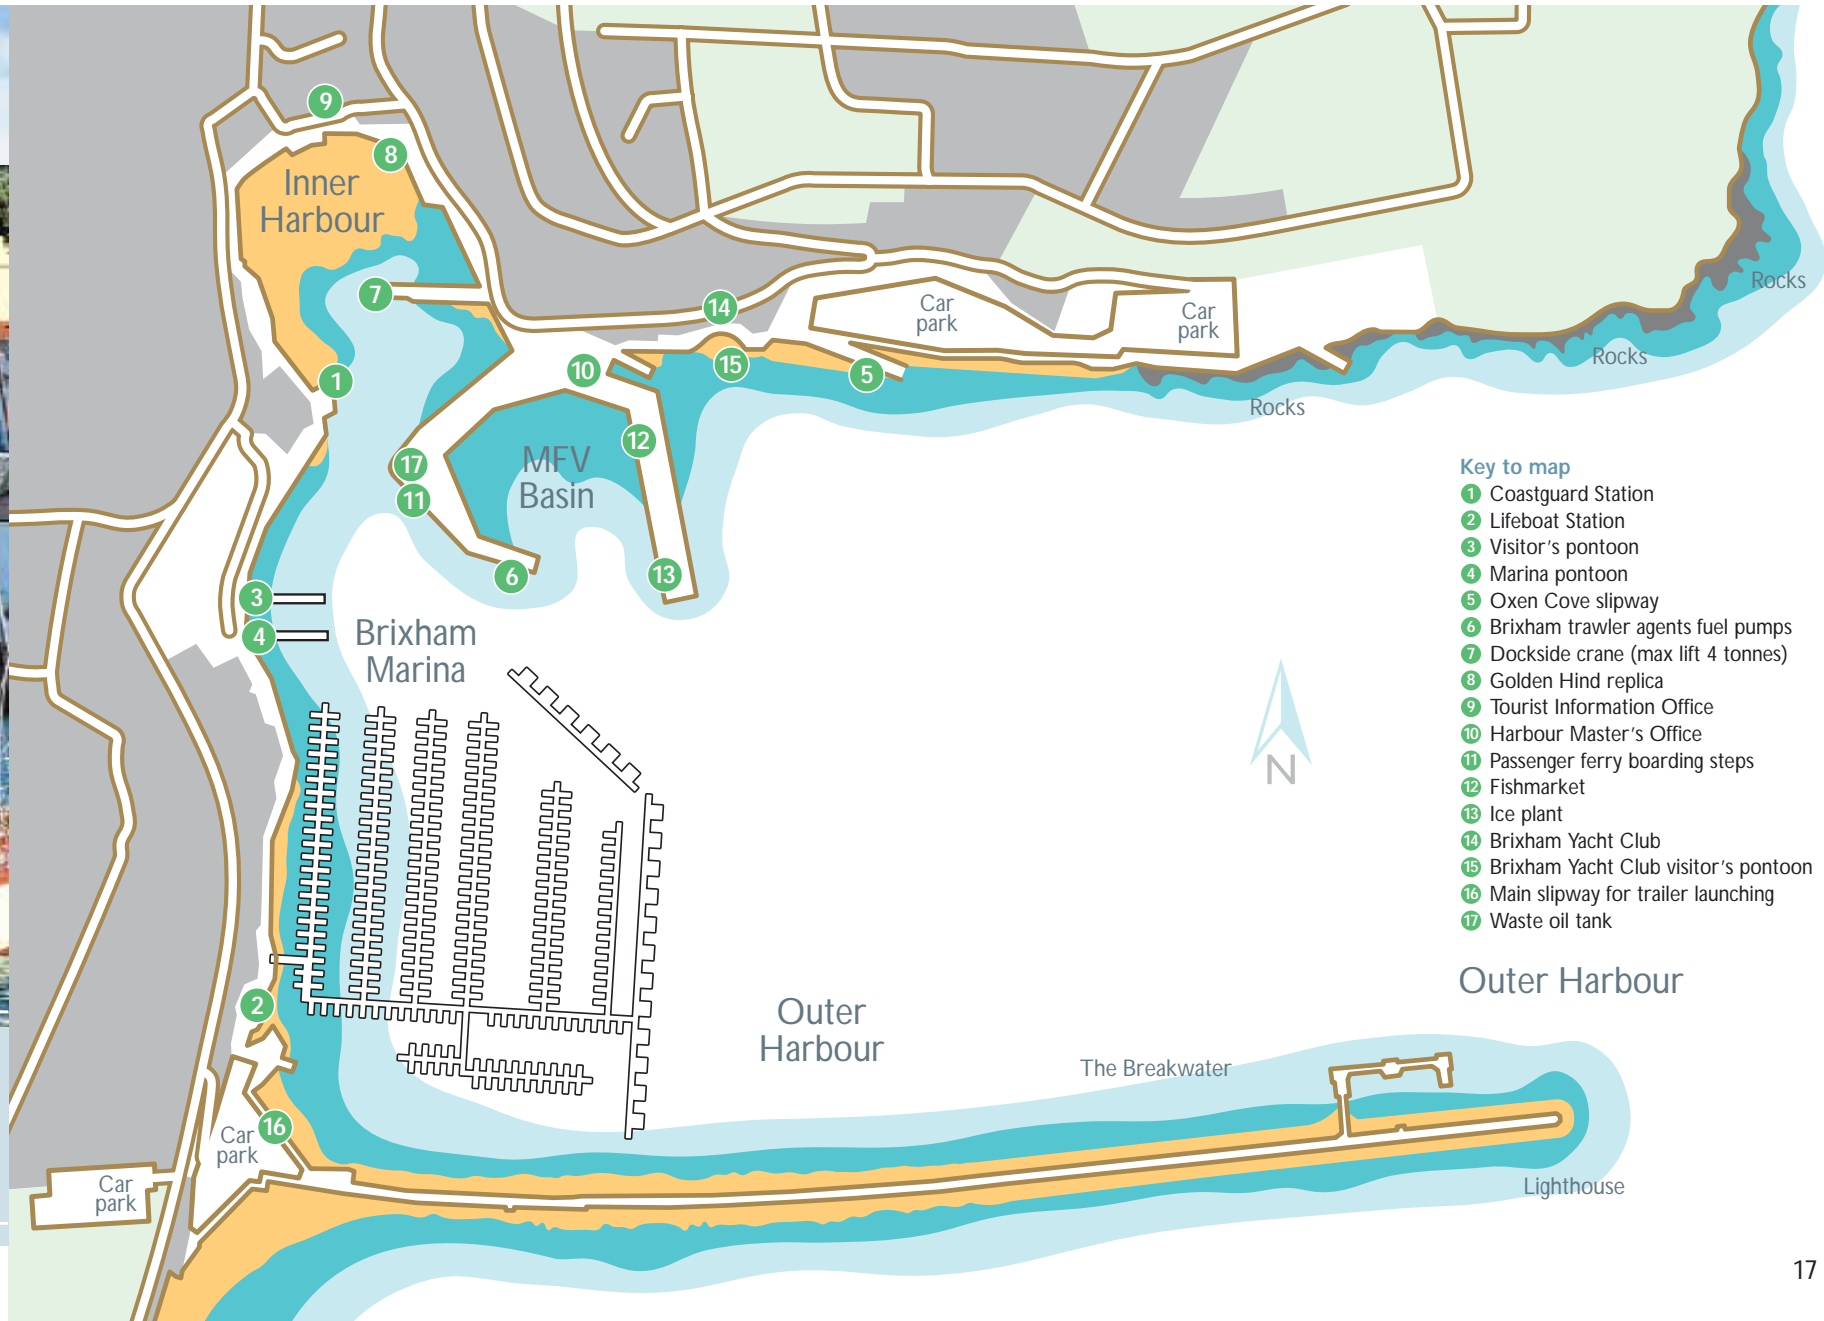

Brixham Harbour

Key to map

- 1 Coastguard Station
- 2 Lifeboat Station
- 3 Visitor's pontoon
- 4 Marina pontoon
- 5 Oxen Cove slipway
- 6 Brixham trawler agents fuel pumps
- 7 Dockside crane (max lift 4 tonnes)
- 8 Golden Hind replica
- 9 Tourist Information Office
- 10 Harbour Master's Office
- 11 Passenger ferry boarding steps
- 12 Fishmarket
- 13 Ice plant
- 14 Brixham Yacht Club
- 15 Brixham Yacht Club visitor's pontoon
- 16 Main slipway for trailer launching
- 17 Waste oil tank

Outer Harbour